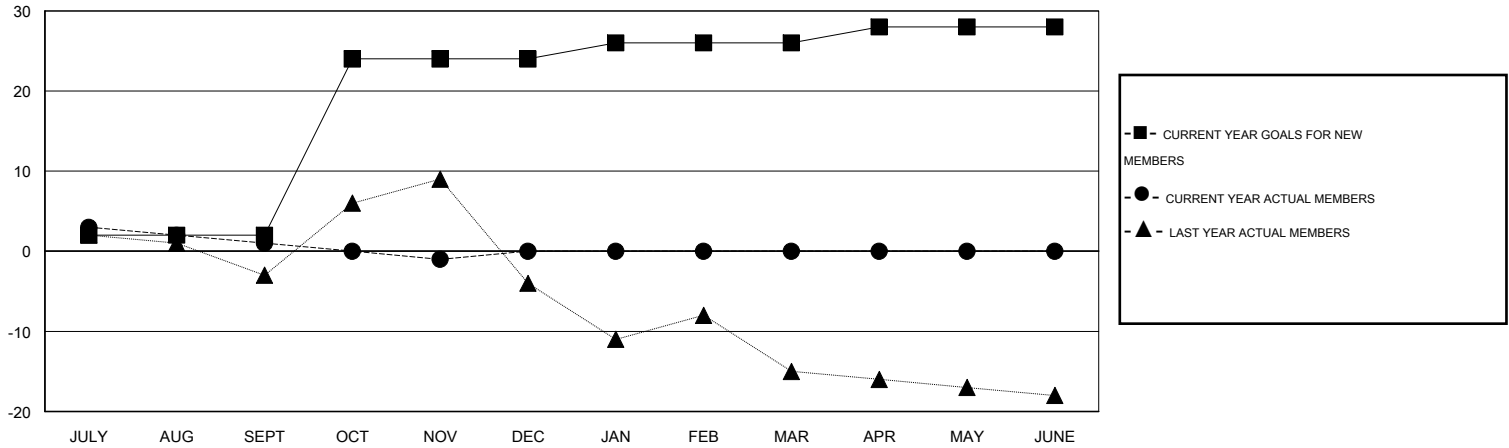

MONTHLY MEMBERSHIP PROGRESS REPORT

District 123

Results as of: 11/30/2015

GMT: MIKLOS HORVATH

LOCATION RUSSIAN FEDERATION

GMT CA 4

Clubs					Members				
RESULTS FOR 2015-2016					RESULTS FOR 2015-2016				
QUARTER	NEW CLUB GOAL	NEW CLUBS	DROPPED CLUBS	NET GAIN/LOSS	QUARTER	NEW MEMBER GOAL	CHARTER AND NEW MEMBERS ADDED	DROPPED MEMBERS	NET GAIN/LOSS
JULY/AUG/SEPT	0	0	0	0	JULY/AUG/SEPT	2	4	3	1
OCT/NOV/DEC	1	0	0	0	OCT/NOV/DEC	22	5	7	-2
JAN/FEB/MAR	0	0	0	0	JAN/FEB/MAR	2	0	0	0
APR/MAY/JUNE	0	0	0	0	APR/MAY/JUNE	2	0	0	0

GOALS AND ACTUAL NEW CLUBS CUMULATIVE

GOALS AND ACTUAL MEMBERS CUMULATIVE

DROPPED CLUBS: 0	3 CLUBS OF 20 ADDED 1 OR MORE NEW MEMBERS	<u>GENDER DISTRIBUTION</u>	
<u>DROPPED MEMBERS</u>		MALE	134 (56.07%)
DECEASED	CLICK HERE FOR HEALTH ASSESSMENT DATA	FEMALE	105 (43.93%)
CLUB CANCELLED		FAMILY UNIT MEMBERS	15
OTHER		HEAD OF HOUSEHOLD	6
TOTAL		NON-HEAD OF HOUSEHOLD	9